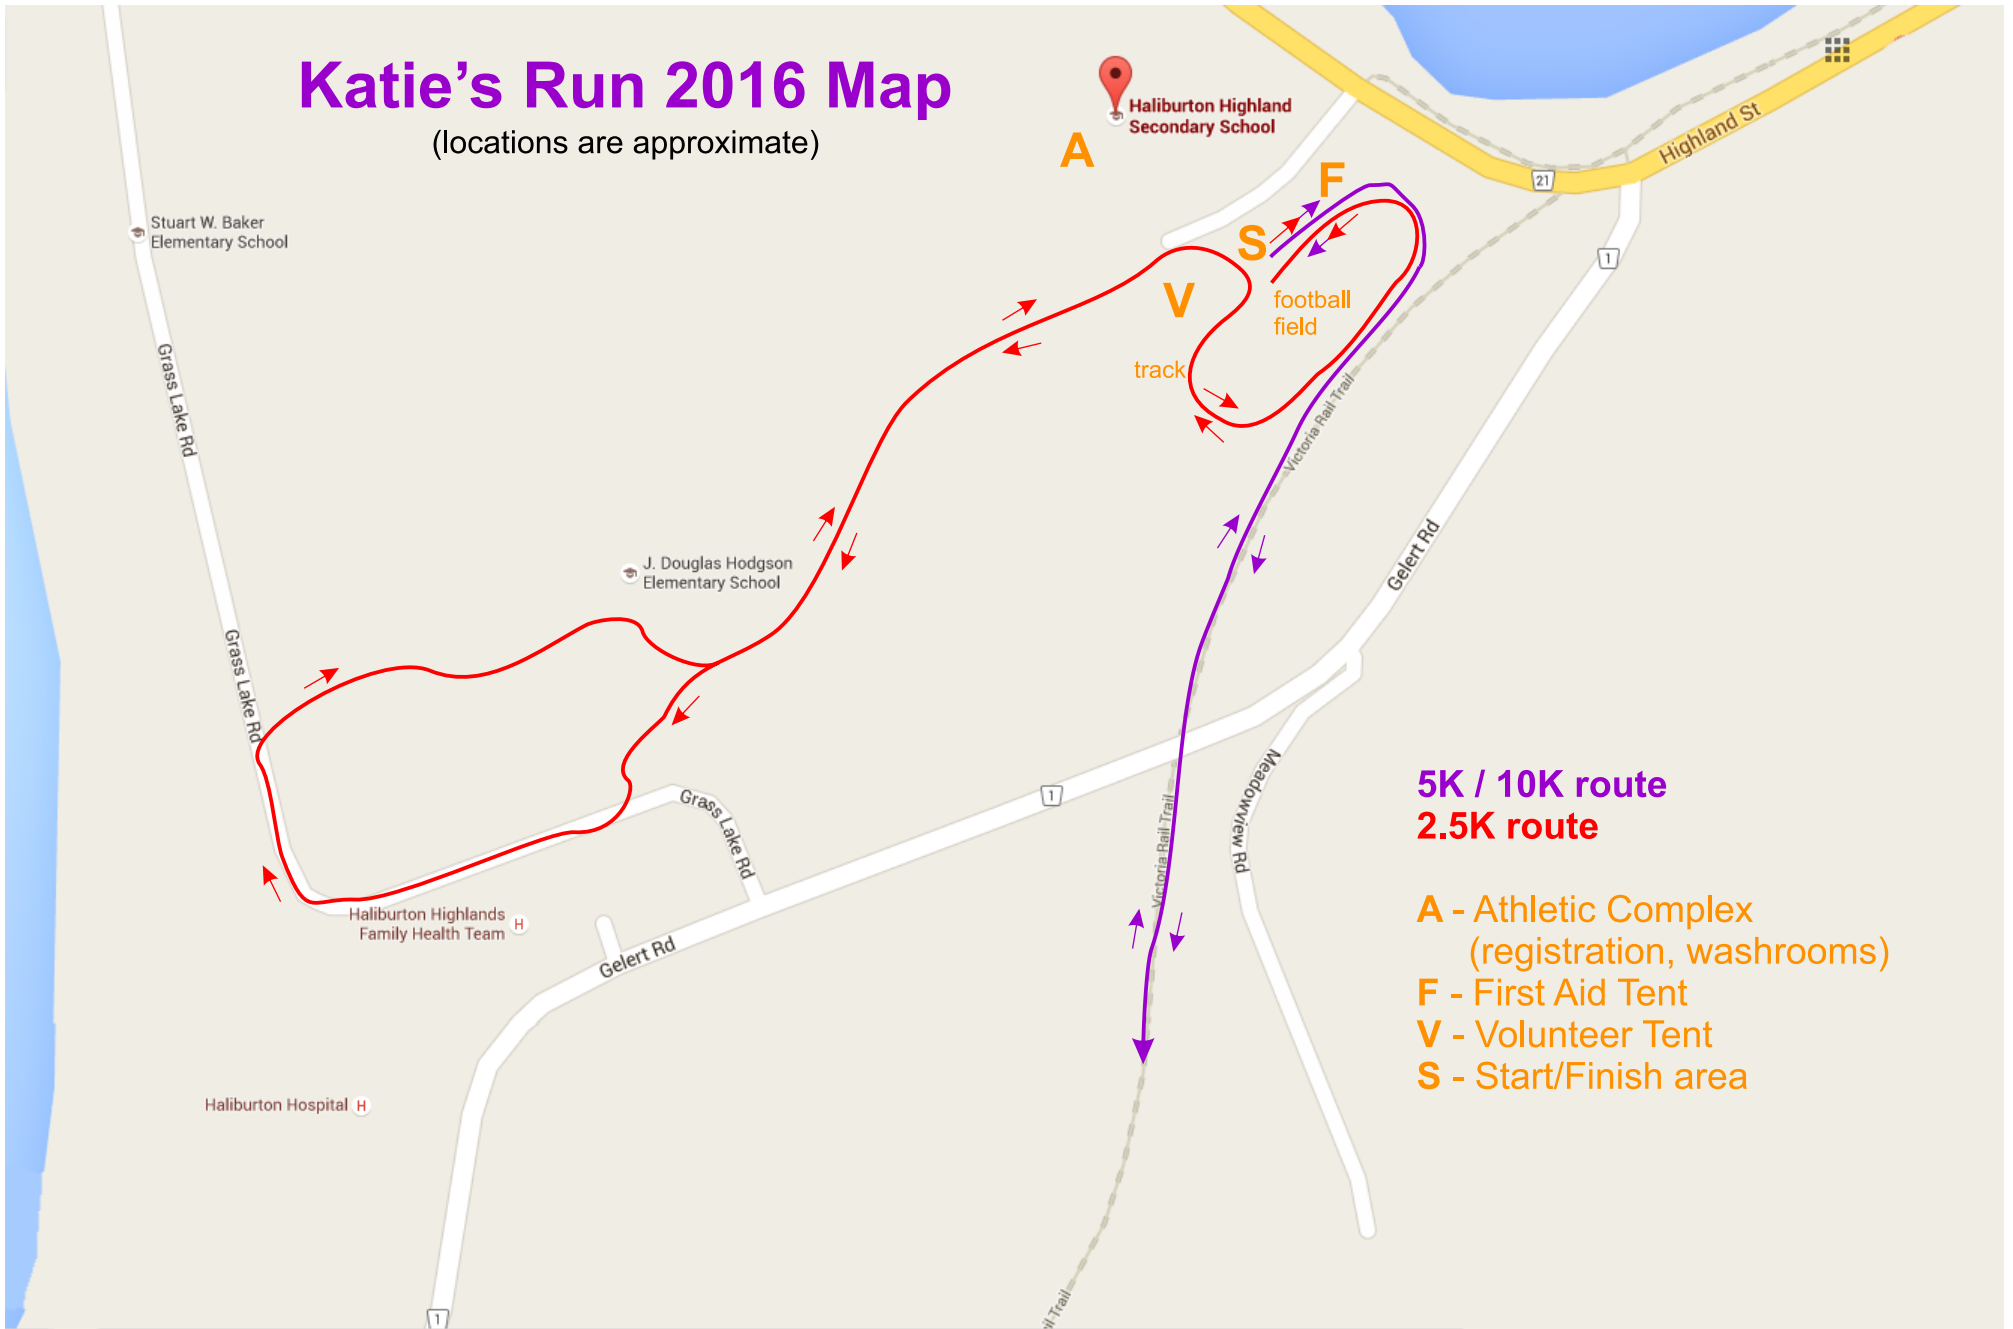

# Katie's Run 2016 Map

(locations are approximate)

**5K / 10K route**  
**2.5K route**

- A** - Athletic Complex  
(registration, washrooms)
- F** - First Aid Tent
- V** - Volunteer Tent
- S** - Start/Finish area